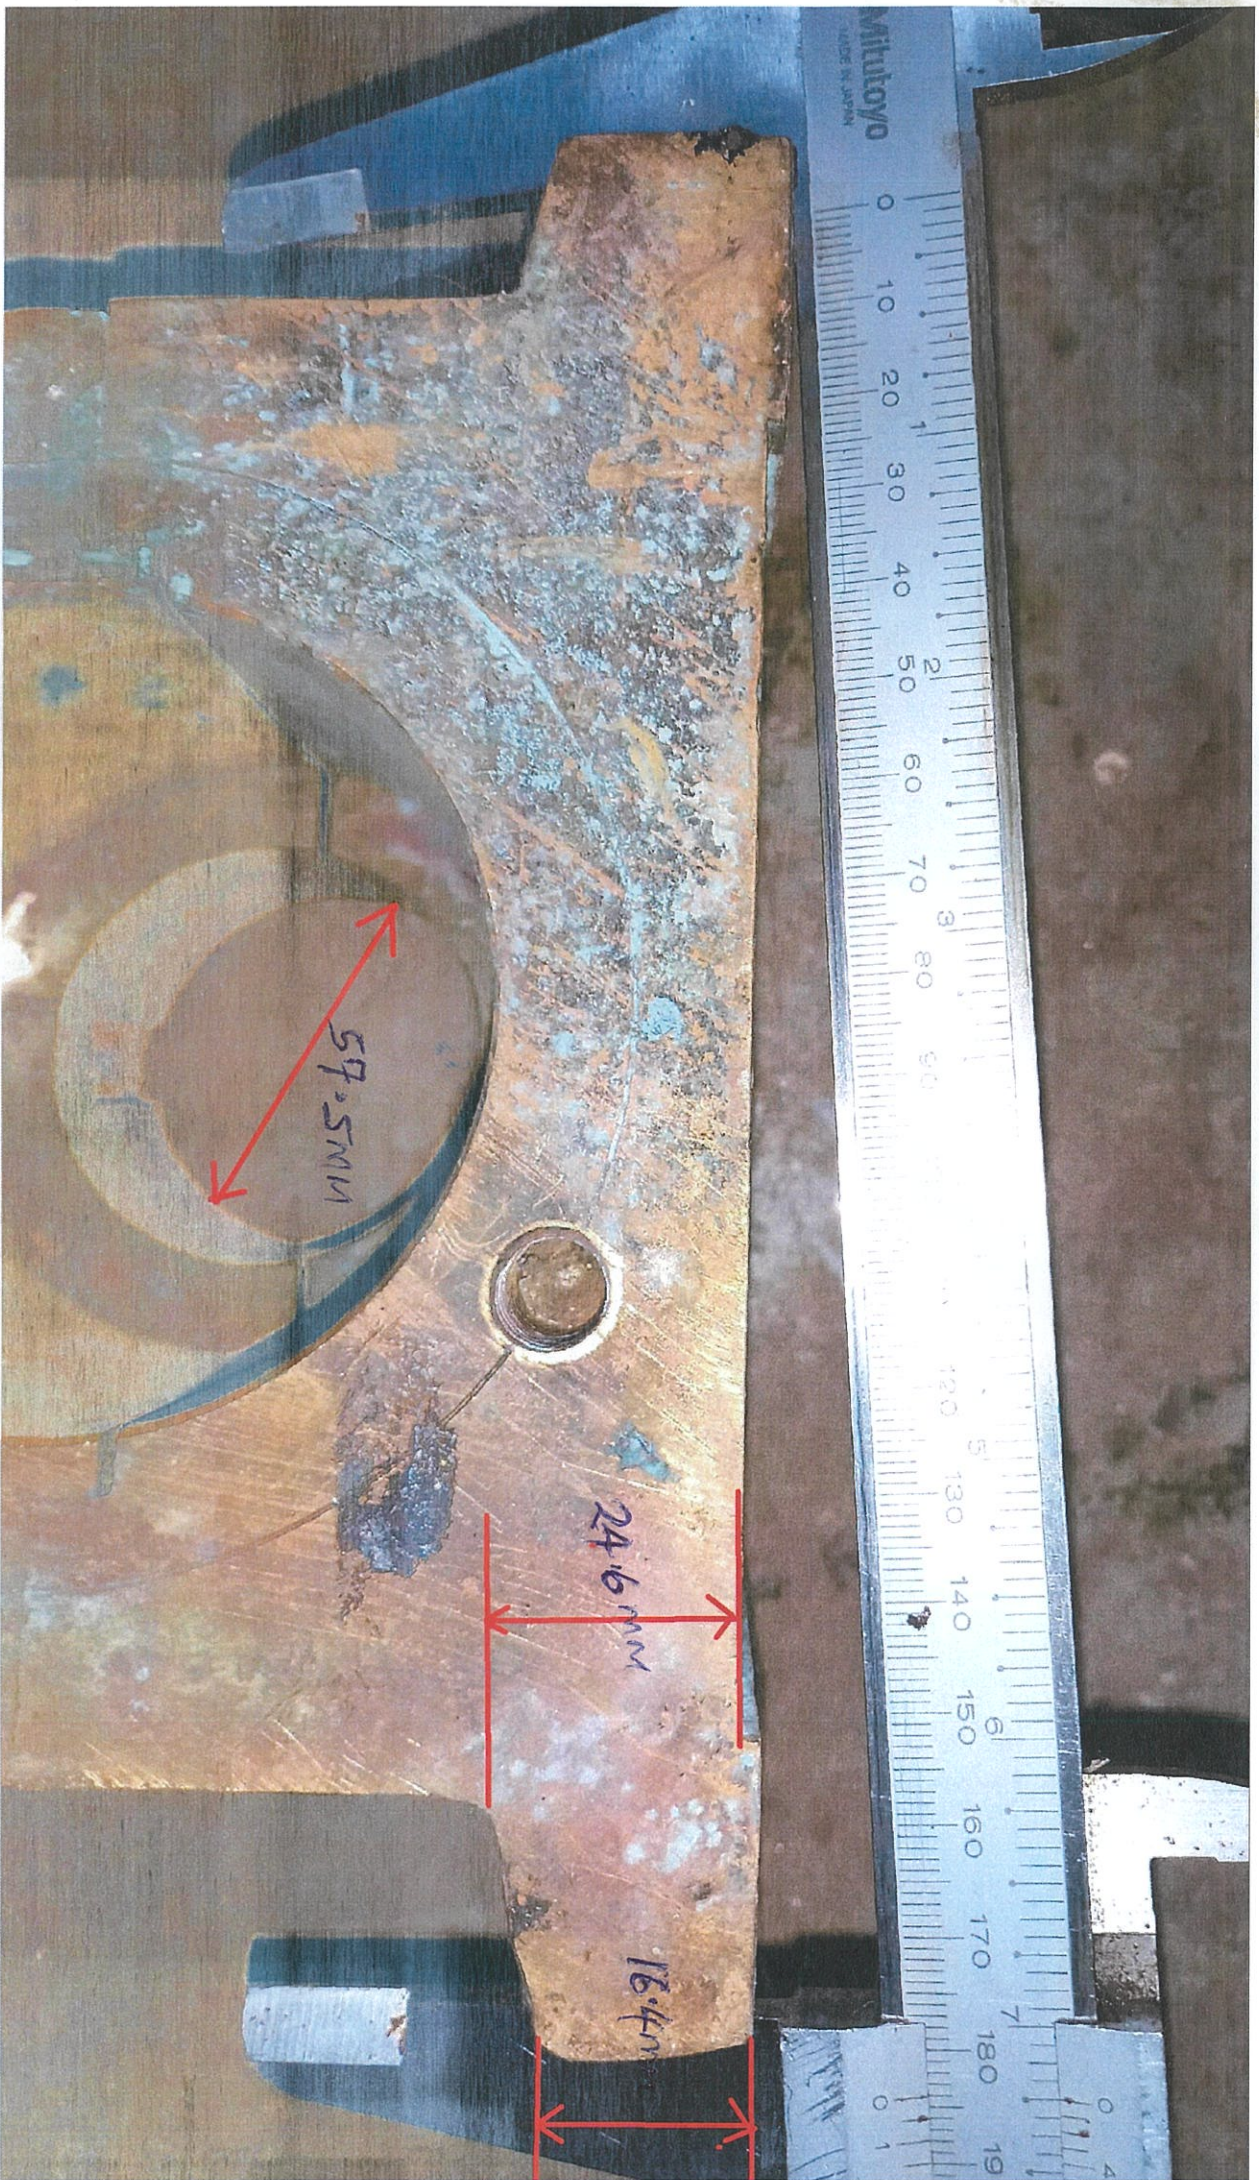

utoyo
MADE IN JAPAN

0
10
20
30
40
50
60
70
80
90
100
110
120
130
140

0
4
1
2

26.5mm
~~29.4mm~~
29.4mm

~~80mm~~
80mm

32.4mm

Mitoyo
JAPAN

57.5mm

24.6mm

18.4mm

Mitutoyo
MADE IN JAPAN

0 10 20 30 40 50 60 70 80 90 100 110 120 130 140 150 160 170 180 190

140.25 mm

DEPTH 140.25 mm

OK
✓

Mitutoyo
MADE IN JAPAN

140mm

0 10 20 30 40 50 60

100 110 120 130

0 1 2 3 4 5 6
140 150 160