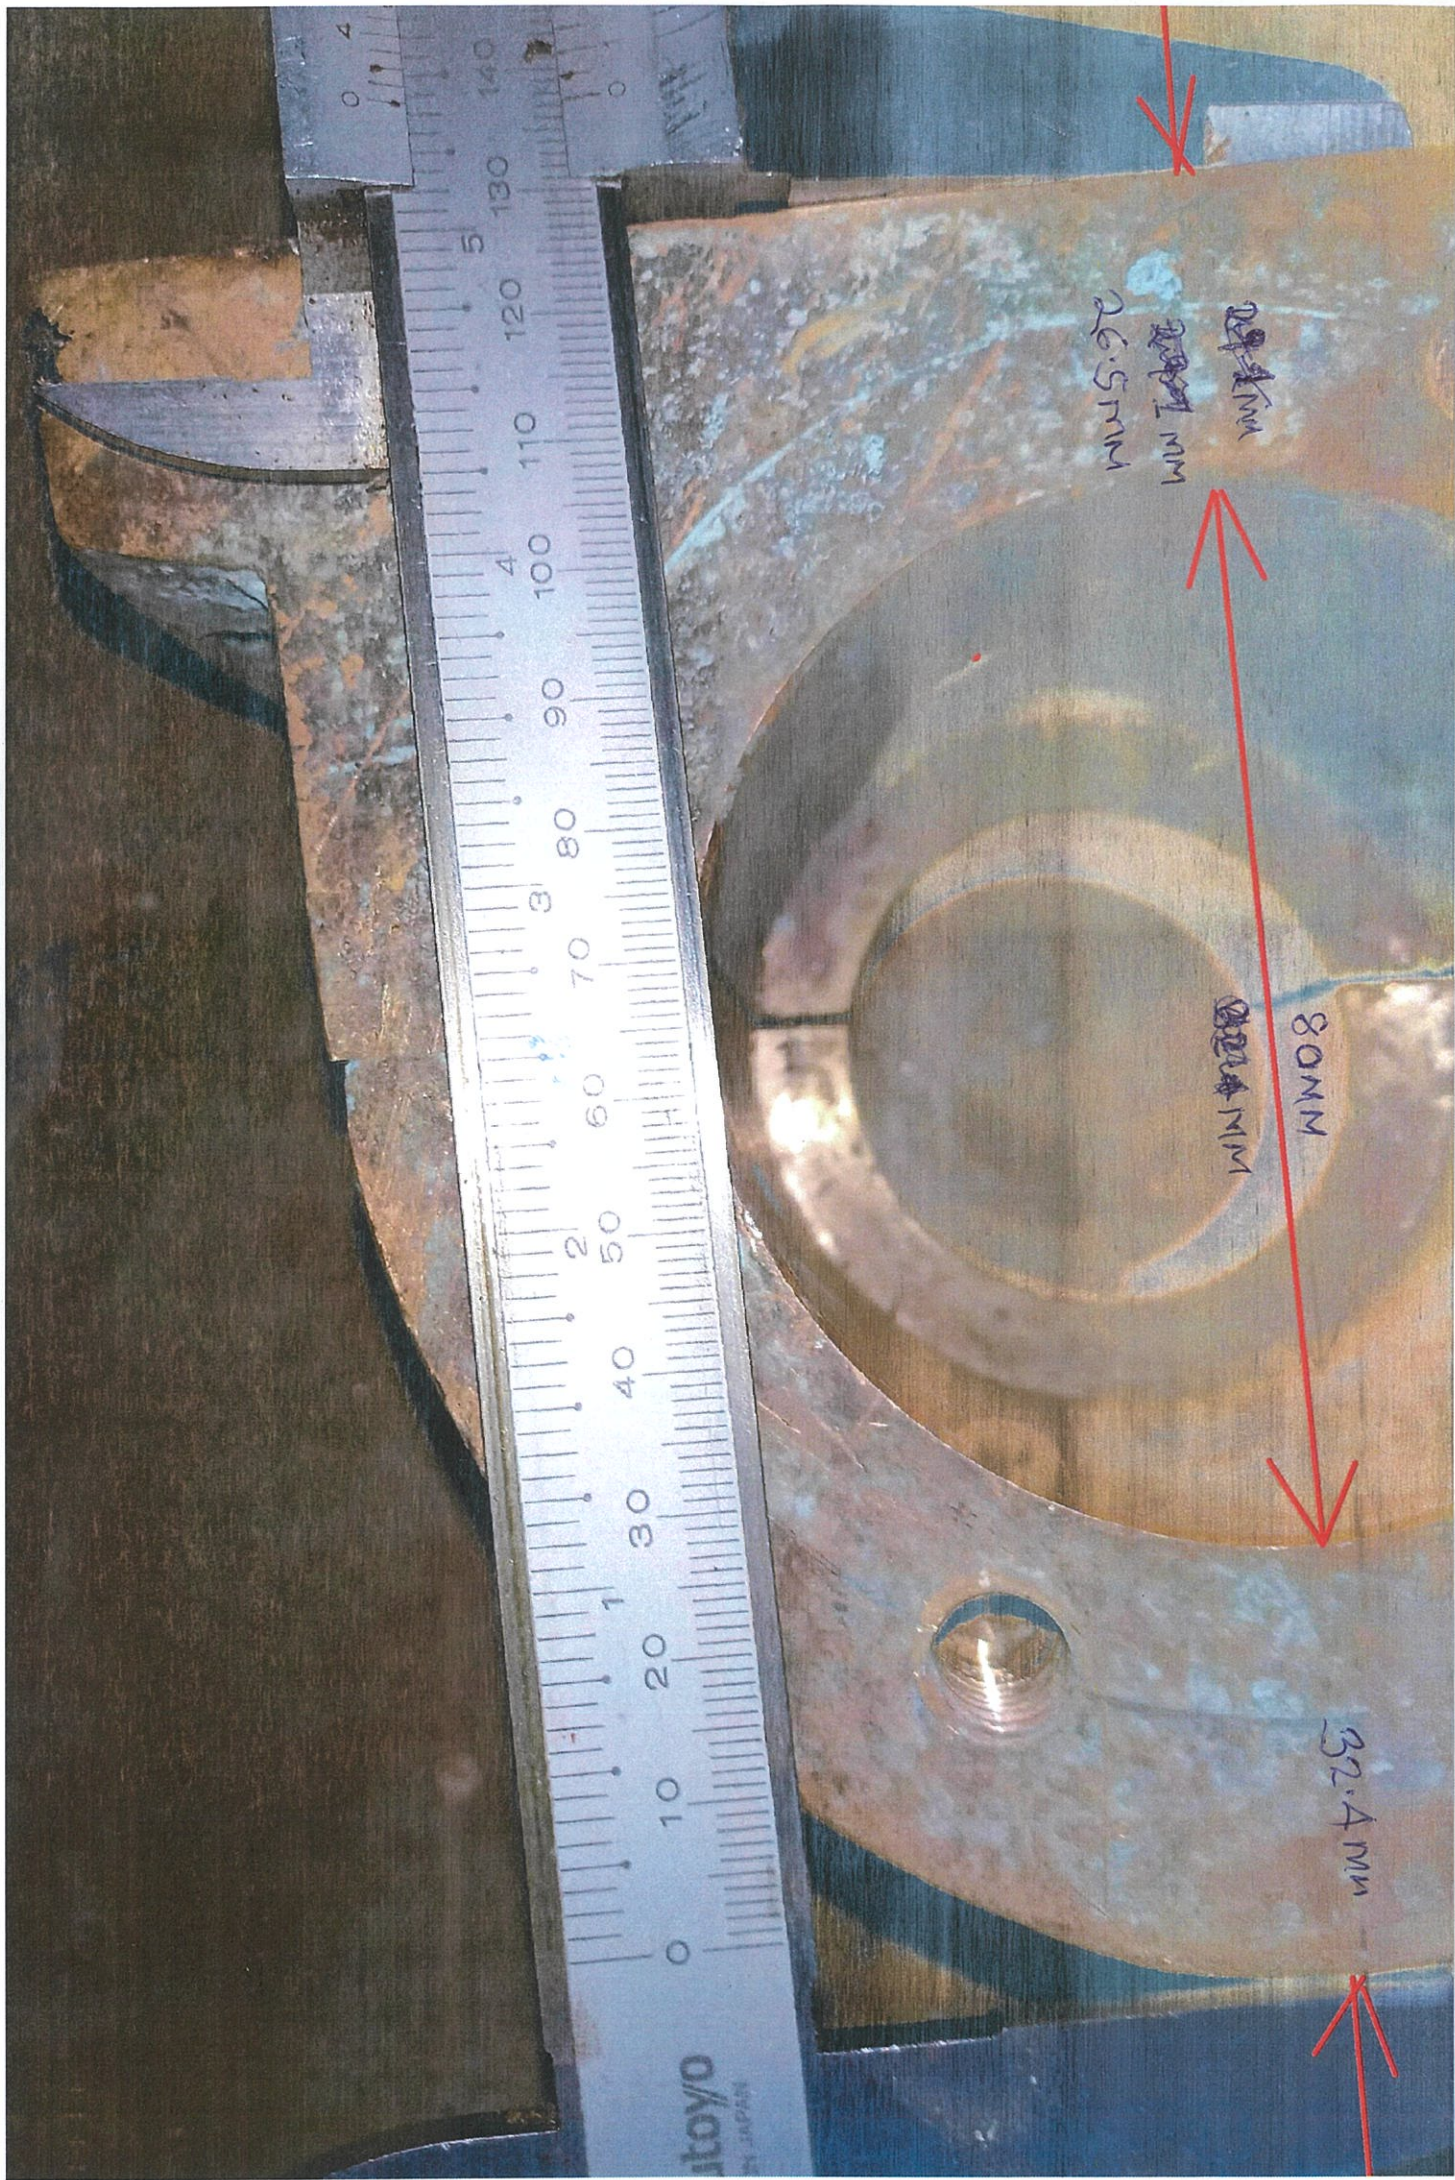

utoyo
MADE IN JAPAN

0
10
20
30
40
50
60
70
80
90
100
110
120
130
140

0
4
1
2

26.5mm
~~29.4mm~~
29.4mm

~~80mm~~
80mm

32.4mm

Mitoyo
JAPAN

57.5mm

24.6mm

18.4mm

Mitutoyo
MADE IN JAPAN

0 10 20 30 40 50 60 70 80 90 100 110 120 130 140 150 160 170 180 190

140.25 mm

DEPTH 140.25 mm

OK
✓

Mitutoyo
MADE IN JAPAN

140mm

0 10 20 30 40 50 60

100 110 120 130

0 1 2 3 4 5 6
140 150 160